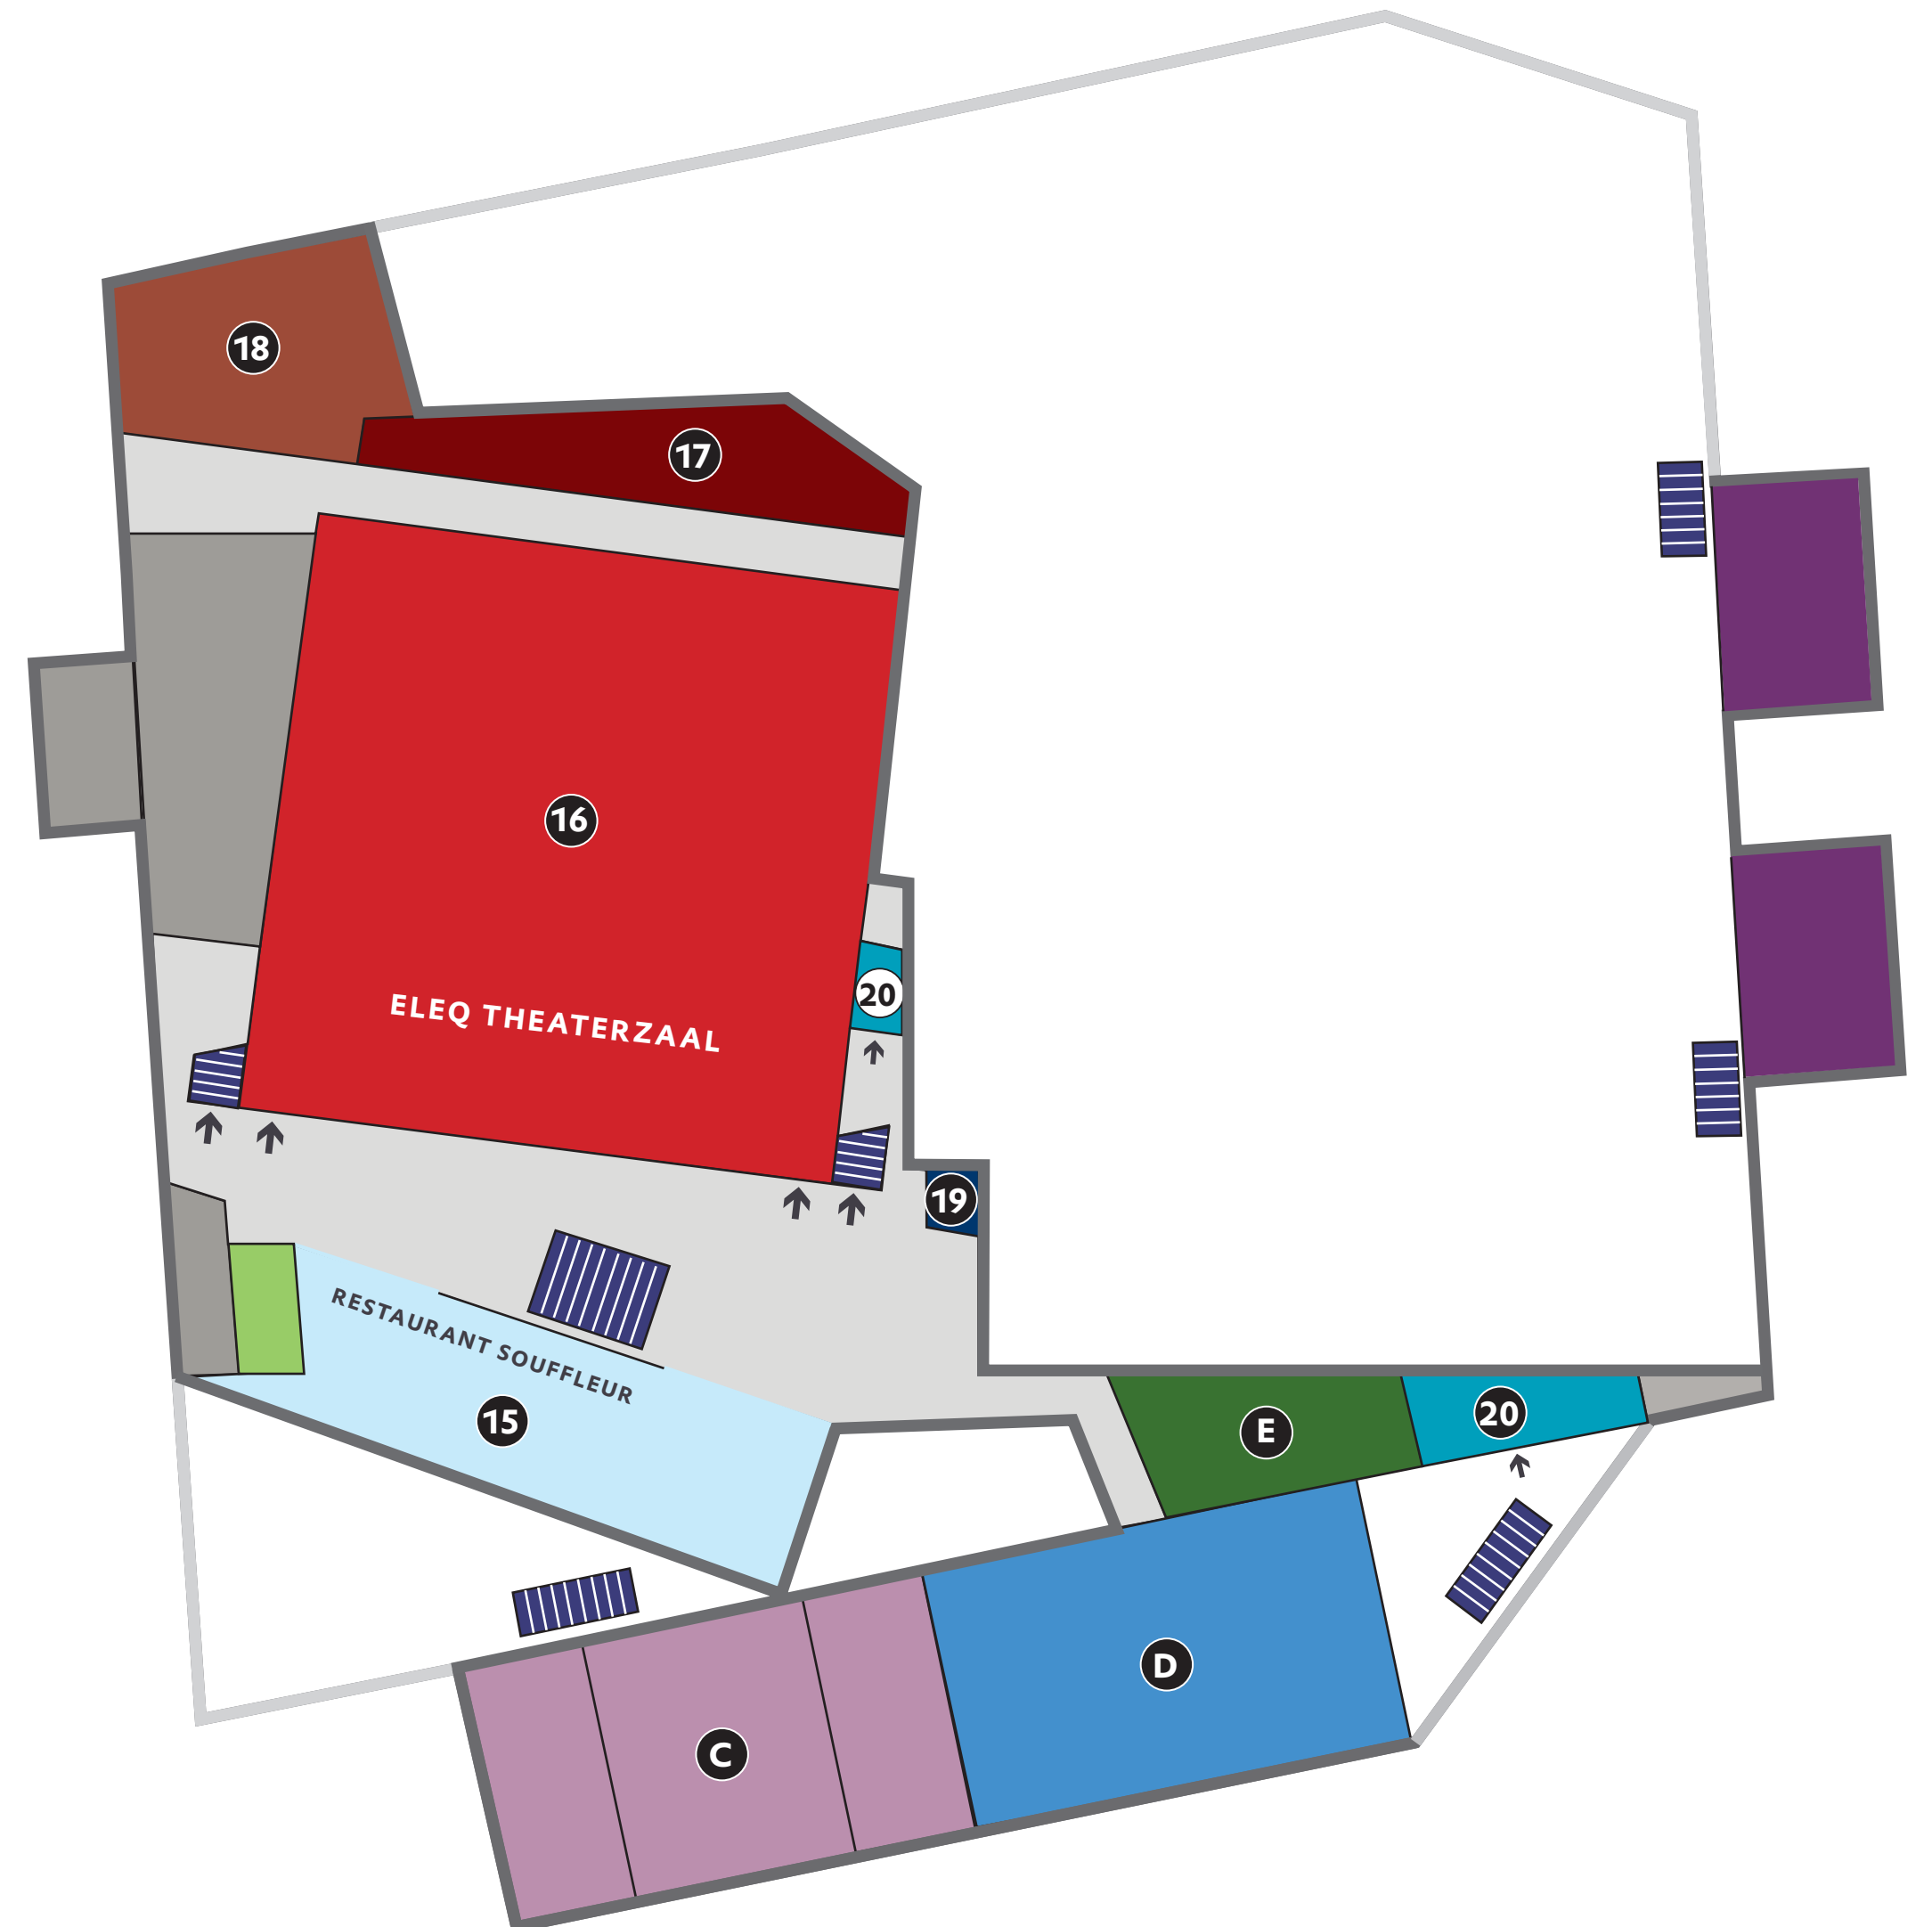

BEGANE GROND

- | | | |
|---------------------------|----------------------------|-------------------|
| 1 Kassa | 8 Zaal 1 | A Timpaan |
| 2 Garderobe | 9 Zaal 2 | B Drenthe College |
| 3 Grand Café | 10 Zaal 3 | |
| 4 Foyer | 11 Zaal 4 | |
| 5 Friso Vestzakzaal | 12 lift | |
| 6 Kleedkamers Vestzakzaal | 13 Evenementenhal/Sporthal | |
| 7 Toiletten | 14 Kleedkamers sporthal | |
| 7 MIVA toilet | | |

VERDIEPING

- | | |
|----------------------------|----------------------|
| 15 Theaterrestaurant/foyer | C Scala |
| 16 Eleq theaterzaal | D Dansschool Lensink |
| 17 Kleedkamers theater | E Beeldende vorming |
| 18 Artiestenfoyer | |
| 19 lift | |
| 20 Toiletten | |
| 20 MIVA toilet | |